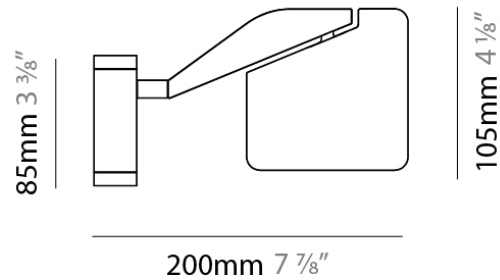

JACKIE SURFACE

D83410-TIM

PROJECT _____

TYPE _____

NOTES _____

QUANTITY _____

DATE _____

GENERAL

Series: Jackie

Brand: Panzeri

Division: Design

Mounting Type: Surface

Mounting Location: Wall

Subcategory: Task

PHYSICAL

Shape: Abstract

Length (mm): 105

Length (in): 4 1/8"

Width (mm): 105

Width (in): 4 1/8"

Height (mm): 105

Height (in): 4 1/8"

Extension (mm): 200

Extension (in): 7 7/8"

Light Distribution: Adjustable / Direct

Weight (kg): 0.525

Weight (lbs): 1.157

Diffuser: Acrylic - satin finish

Fixture Material: Aluminum Die Cast

ELECTRICAL

Lamp Type: LED

Input Wattage (W): 10

Total Output Wattage (W): 8

Dimming: 5-Step Touch Dimming

Driver Included: Yes

Driver Location: Integrated

Driver Type: Constant Current 120Vac

Driver Class: Class 2

Input Voltage (V): 120

Output Voltage (V): 24

LED

Number of LEDs: 1

Color Temperature (°K): 3000

Max. Delivered Lumen (lm): 526

Nominal Lumen (lm): 600

CRI: >90 CRI

Efficiency (%): 87.667

Efficacy (lm/w): 52.6

Lamp Life (hrs): 50000

OPTICAL

Optic°: Diffused

RATINGS AND CERTIFICATIONS

Certified By: CSA Certified to UL and CSA Standards

IP rating: IP40