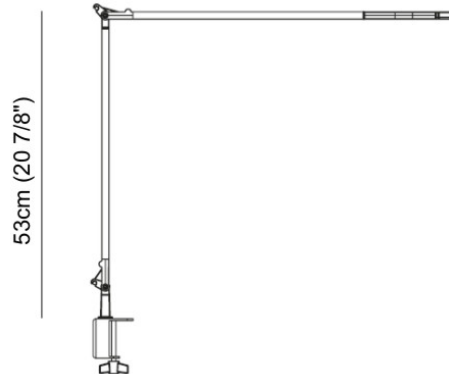

Length (in): 4 1/8"

Width (mm): 105

Width (in): 4 1/8"

Height (mm): 105

Height (in): 4 1/8"

Extension (mm): 200

Extension (in): 7 7/8"

Light Distribution: Adjustable / Direct

OPTICAL

RATINGS AND CERTIFICATIONS

Certified By: CSA Certified to UL and CSA Standards
 IP rating: IP40

10.5cm
(4 1/8")

59cm (23 1/4")

53cm (20 7/8")

5cm (1 15/16")

LEGEND